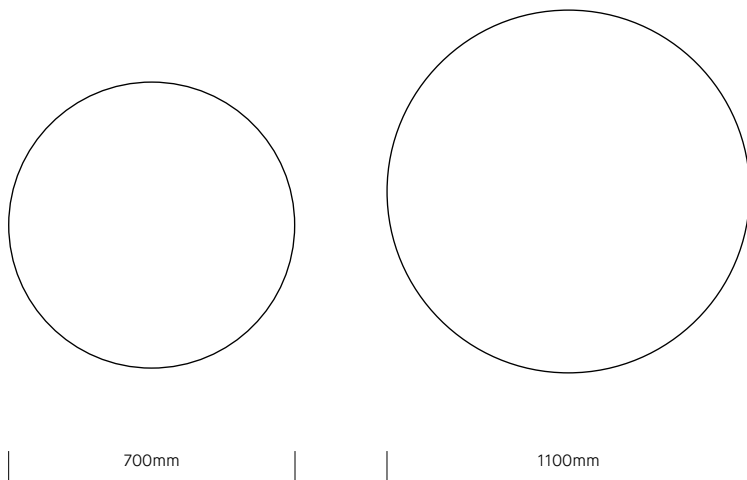

Telegon Wall Light  
Standard Dimensions

ALEX EARL

Suspension

Wall-mounted, with momentray switch wall plate

Materials

American black walnut  
Brass  
Malagasar bone polymer\*

Lamp

Tridonic dimmable 24 Volt LED  
Dimmable transformer to be mounted  
in wall/ceiling cavity