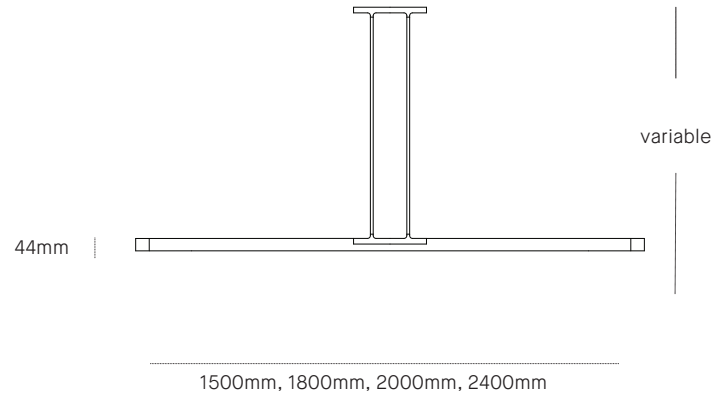

## Standard Dimensions

## Suspension

Ceiling-mounted, 50mm ceiling plates