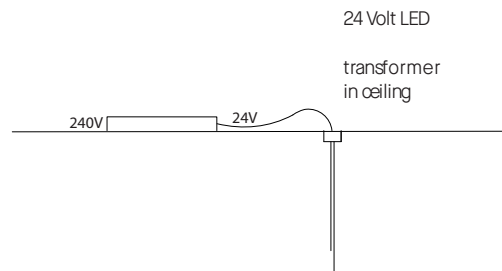

Lamp

Dimmable 24 Volt LED
2700K Warm White 1800 Lumens Per Metre
Transformer: 24v Dimmable

Enquire for custom configurations